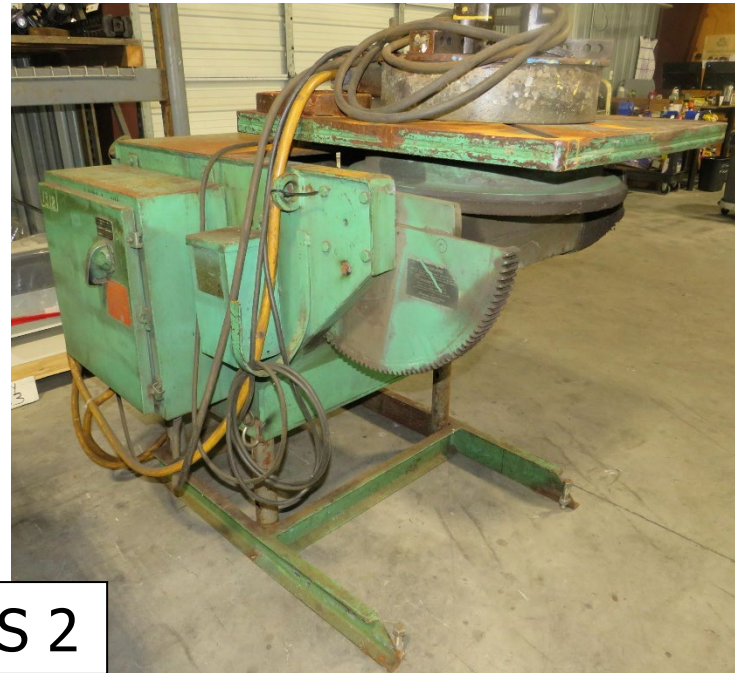

SLE 24-035 Welding Positioners Sale

CPS 1

CPS 2

SLE 24-035 Welding Positioners Sale

CPS 3

CPS 4

SLE 24-035 Welding Positioners Sale

CPS 5

CPS 6

SLE 24-035 Welding Positioners Sale

CPS 7

CPS 8

SLE 24-035 Welding Positioners Sale

CPS 9

CPS 10

INGERSOLL-RAND®	
Compressor Package Data	
COMPRESSOR MODEL	SSR-8P100
CAPACITY	670 CFM
RATED OPERATING PRESSURE	125 PSIG
MAX. DISCHARGE PRESSURE	125 PSIG
MAX. MODULATE PRESSURE	125 PSIG
NOMINAL DRIVE MOTOR	150 H.P.
NOMINAL FAN MOTOR	10.0 H.P.
TOTAL PACKAGE AMPS	110
VOLTS	480
PHASE/HERTZ	3/60
CONTROL VOLTAGE	120
SERIAL NUMBER	F0074114
CONTACTOR AMP. RATING	110
ASSEMBLY AMP. RATING	311
LOCKED ROTOR AMP. RATING OF ASSY.	1100

ROTARY-RECIPROCATING COMPRESSOR DIVISION
DAVIDSON, NORTH CAROLINA 28036 39557095