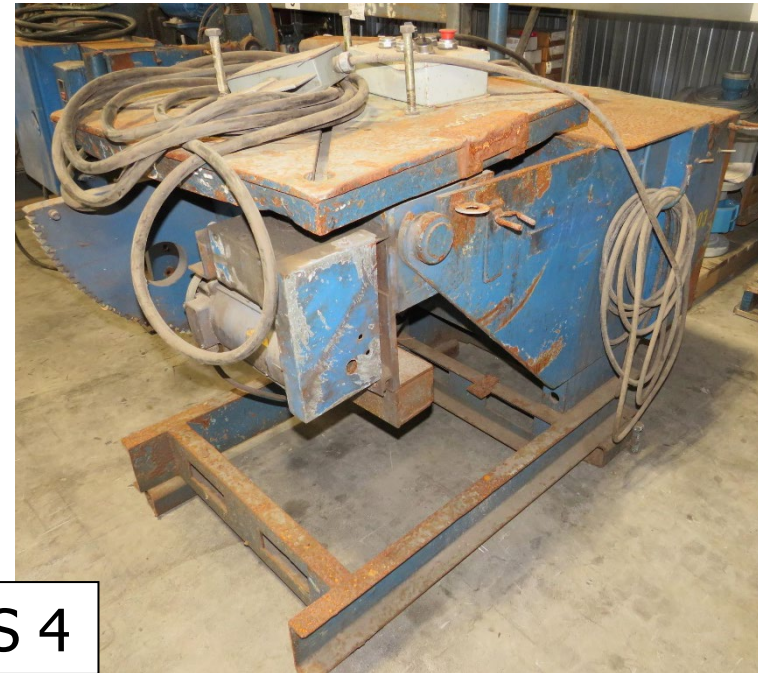

SLE 24-035 Welding Positioners Sale

CPS 1

CPS 2

SLE 24-035 Welding Positioners Sale

CPS 3

CPS 4

SLE 24-035 Welding Positioners Sale

CPS 5

CPS 6

SLE 24-035 Welding Positioners Sale

CPS 7

CPS 8

SLE 24-035 Welding Positioners Sale

CPS 9

CPS 10

INGERSOLL-RAND®	
Compressor Package Data	
COMPRESSOR MODEL	SSR-8P100
CAPACITY	670 CFM
RATED OPERATING PRESSURE	125 PSIG
MAX. DISCHARGE PRESSURE	125 PSIG
MAX. MODULATE PRESSURE	125 PSIG
NOMINAL DRIVE MOTOR	150 H.P.
NOMINAL FAN MOTOR	10.0 H.P.
TOTAL PACKAGE AMPS	110
VOLTS	480
PHASE/HERTZ	3/60
CONTROL VOLTAGE	120
SERIAL NUMBER	F0074114
CONTACTOR AMP. RATING	110
ASSEMBLY AMP. RATING	311
LOCKED ROTOR AMP. RATING OF ASSY.	1100

ROTARY-RECIPROCATING COMPRESSOR DIVISION
DAVIDSON, NORTH CAROLINA 28036 39557095