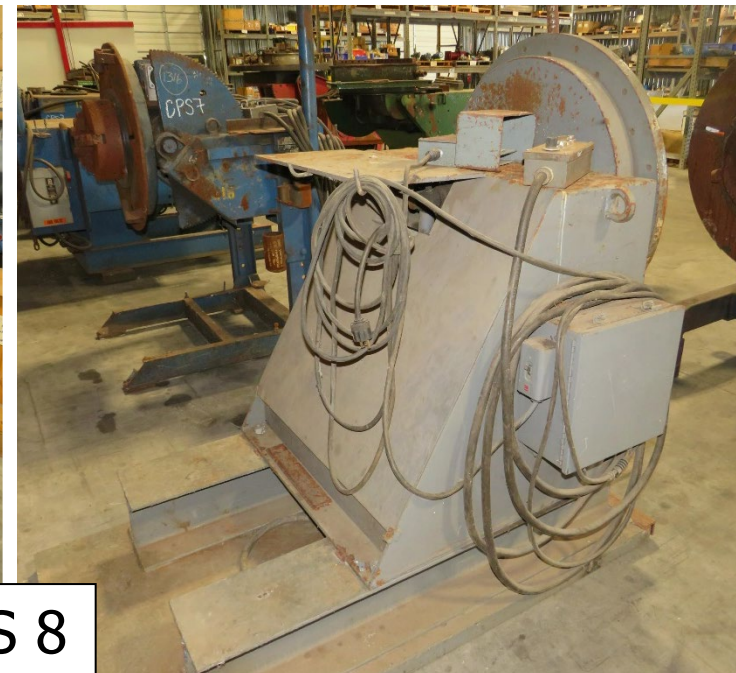

CPS 6

SLE 24-035 Welding Positioners Sale

CPS 7

CPS 8

SLE 24-035 Welding Positioners Sale

CPS 9

CPS 10

INGERSOLL-RAND®	
Compressor Package Data	
COMPRESSOR MODEL	SSR-8P100
CAPACITY	670 CFM
RATED OPERATING PRESSURE	125 PSIG
MAX. DISCHARGE PRESSURE	125 PSIG
MAX. MODULATE PRESSURE	125 PSIG
NOMINAL DRIVE MOTOR	150 H.P.
NOMINAL FAN MOTOR	10.0 H.P.
TOTAL PACKAGE AMPS	110
VOLTS	480
PHASE/HERTZ	3/60
CONTROL VOLTAGE	120
SERIAL NUMBER	F0074114
CONTACTOR AMP. RATING	110
ASSEMBLY AMP. RATING	311
LOCKED ROTOR AMP. RATING OF ASSY.	1100

ROTARY-RECIPROCATING COMPRESSOR DIVISION
DAVIDSON, NORTH CAROLINA 28036 39557095